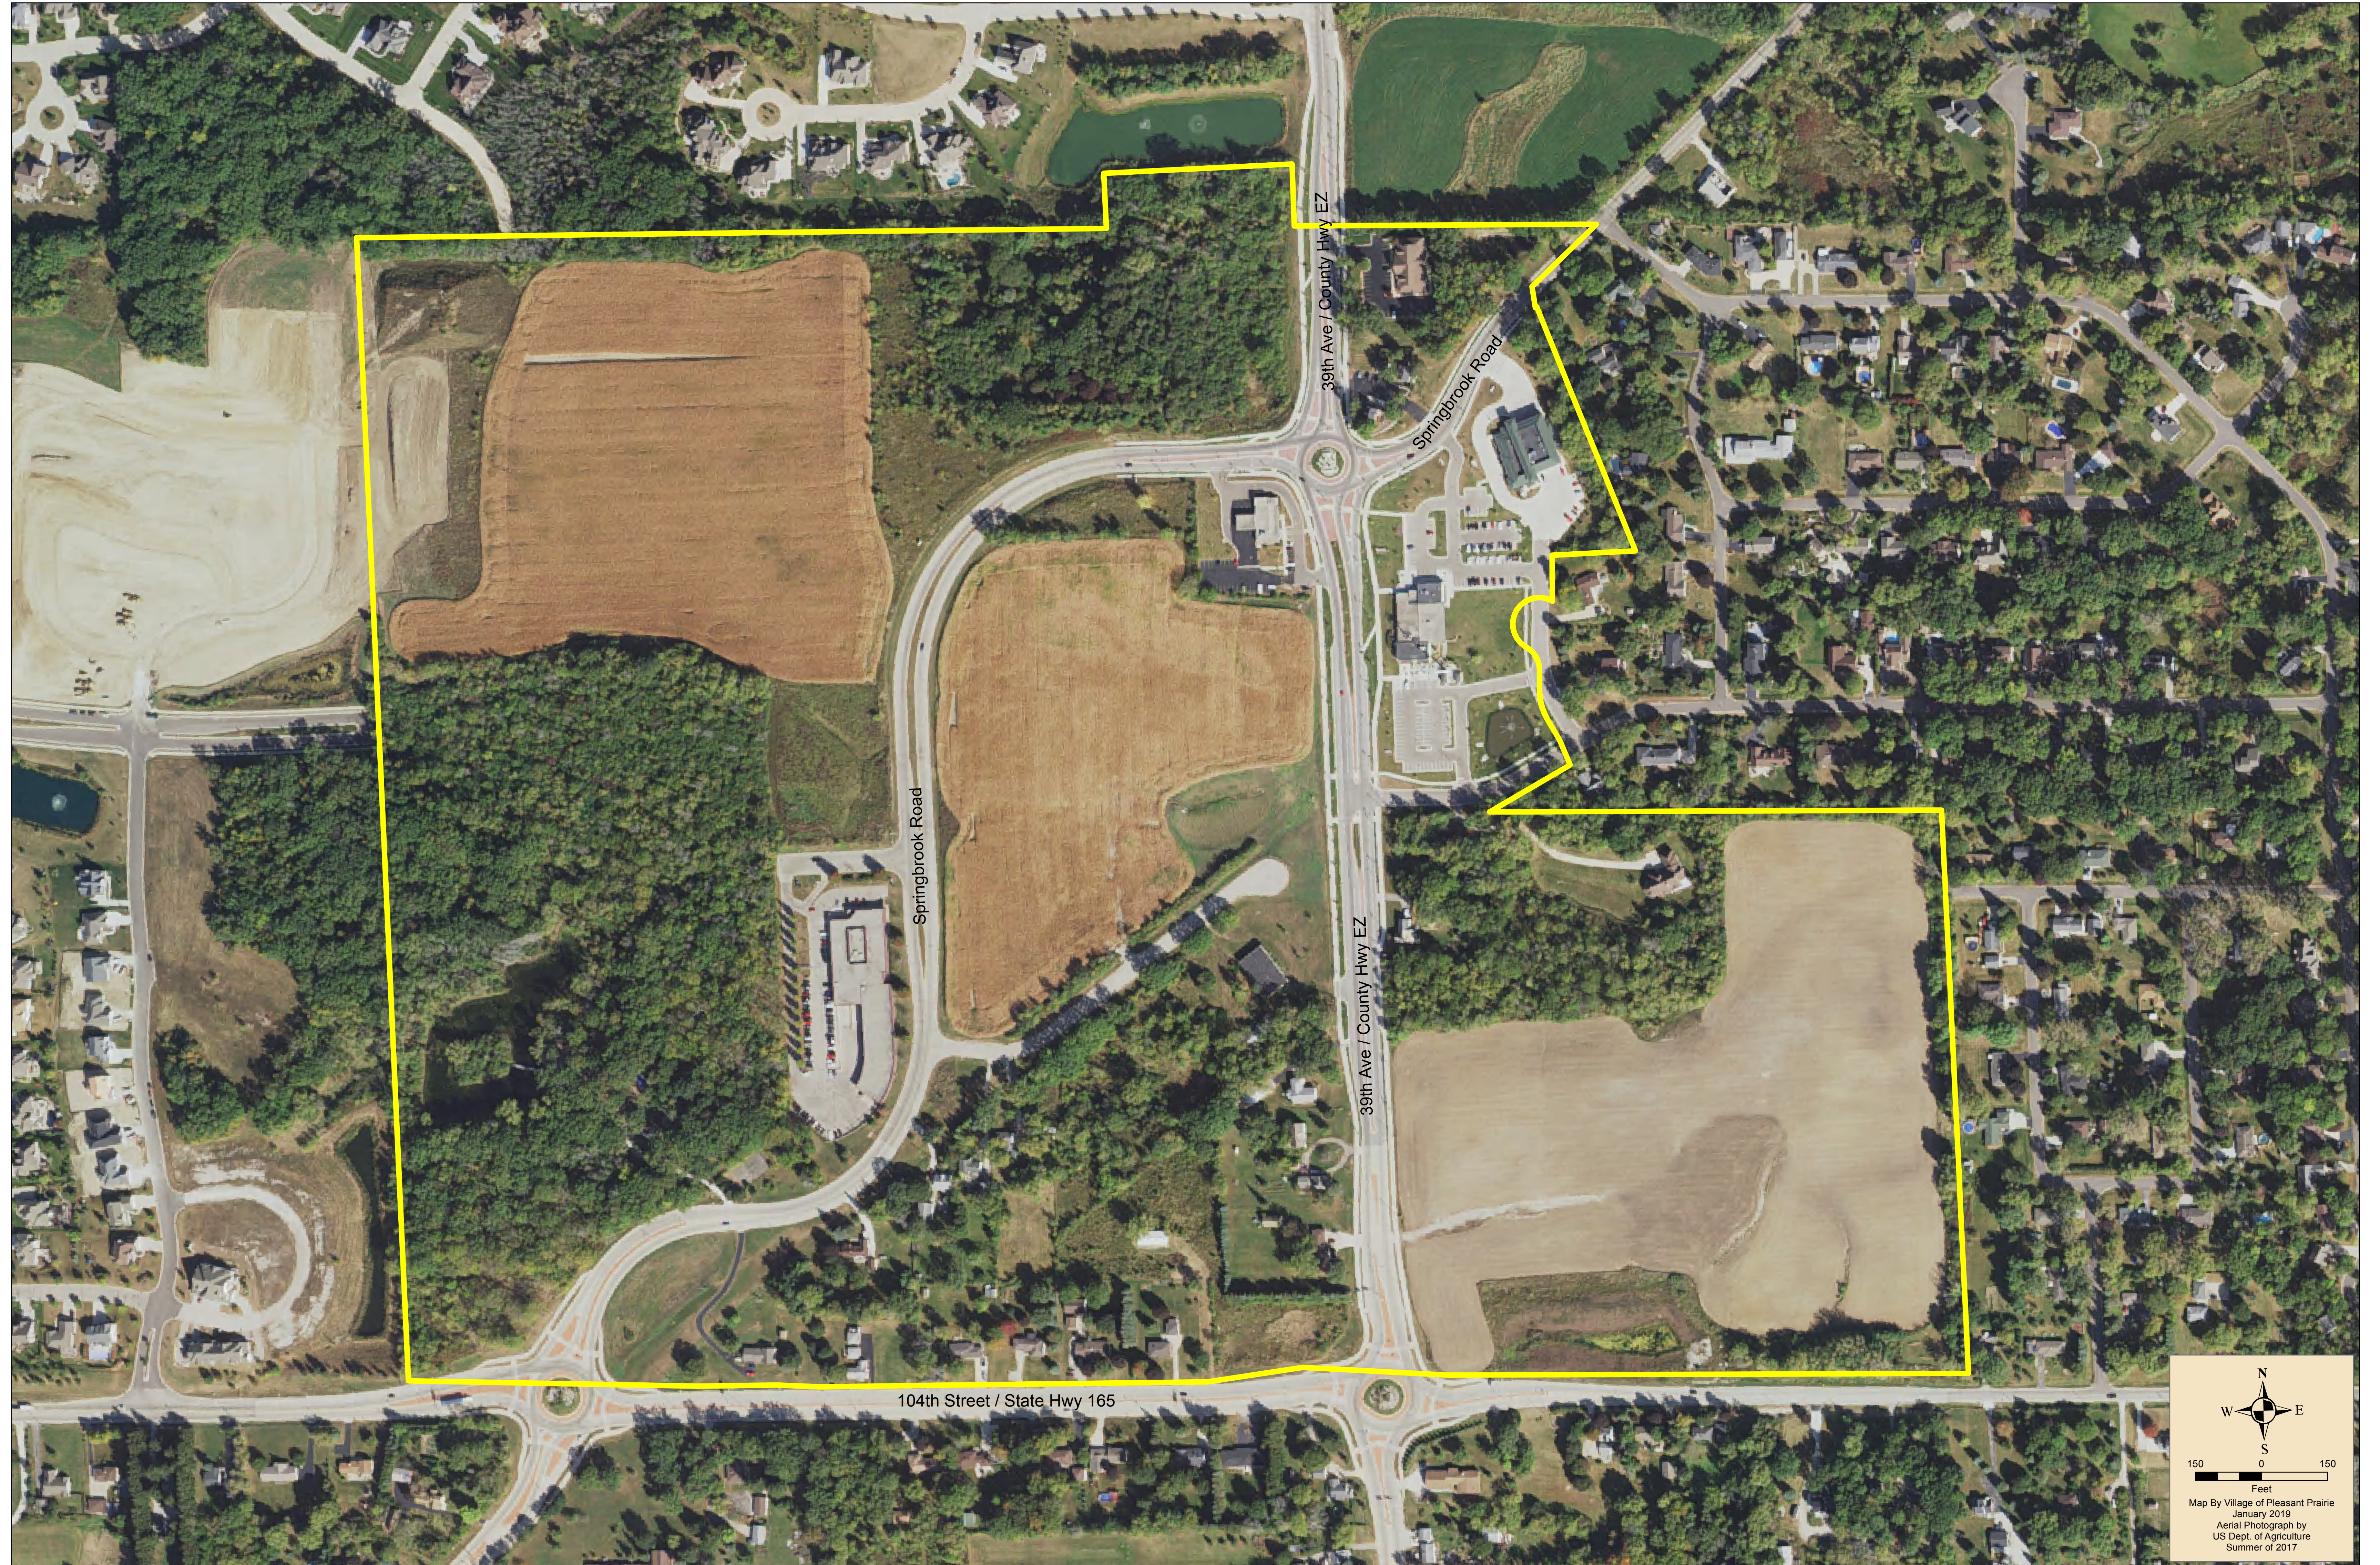

Village Green Center Project Area

N
W E
S
150 0 150
Feet
Map By Village of Pleasant Prairie
January 2019
Aerial Photograph by
US Dept. of Agriculture
Summer of 2017